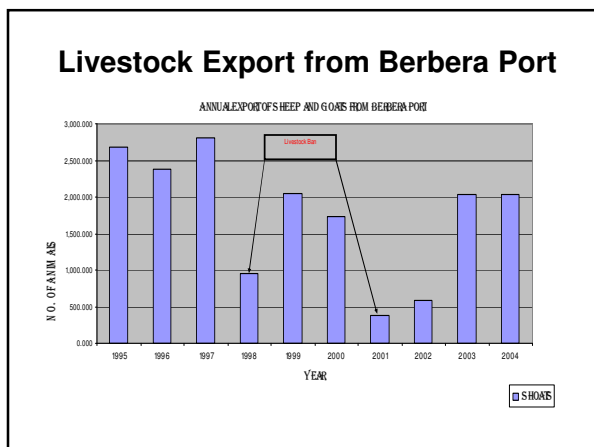

Population of Livestock in Somalia
(1988 Estimates in millions)

- Cattle – 4.8
- Camels- 6.6
- Sheep 13.2
- Goats- 19.3
- Total- 41.3

Importance of communication

- For nomadic pastoralists information is vital